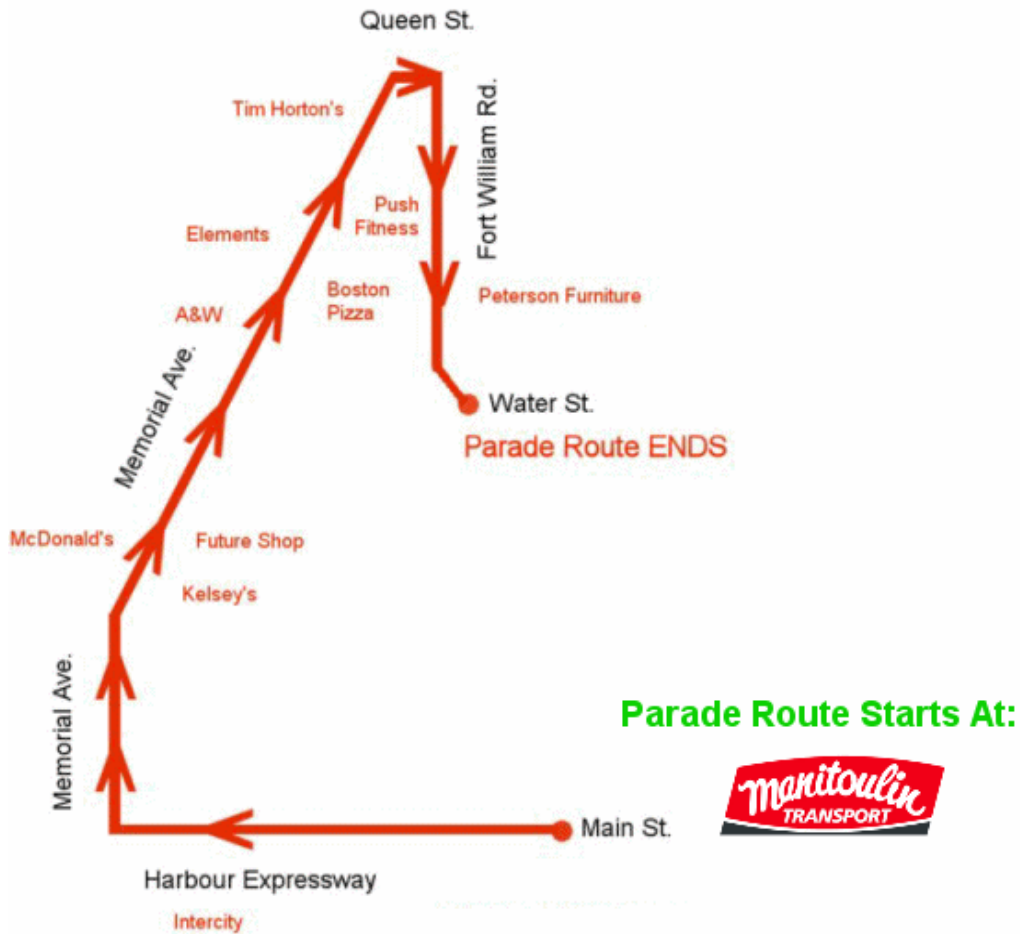

2017 Parade Route | Saturday, December 2nd, 2016 at 7:00p.m

Parade of Lights Route: Parade route starts at Main Street to Harbour Expressway, Right onto Memorial Ave to Queen Street, parade route ends. Turn right onto Queen Street and you will be mainstreamed into regular traffic on Water St.