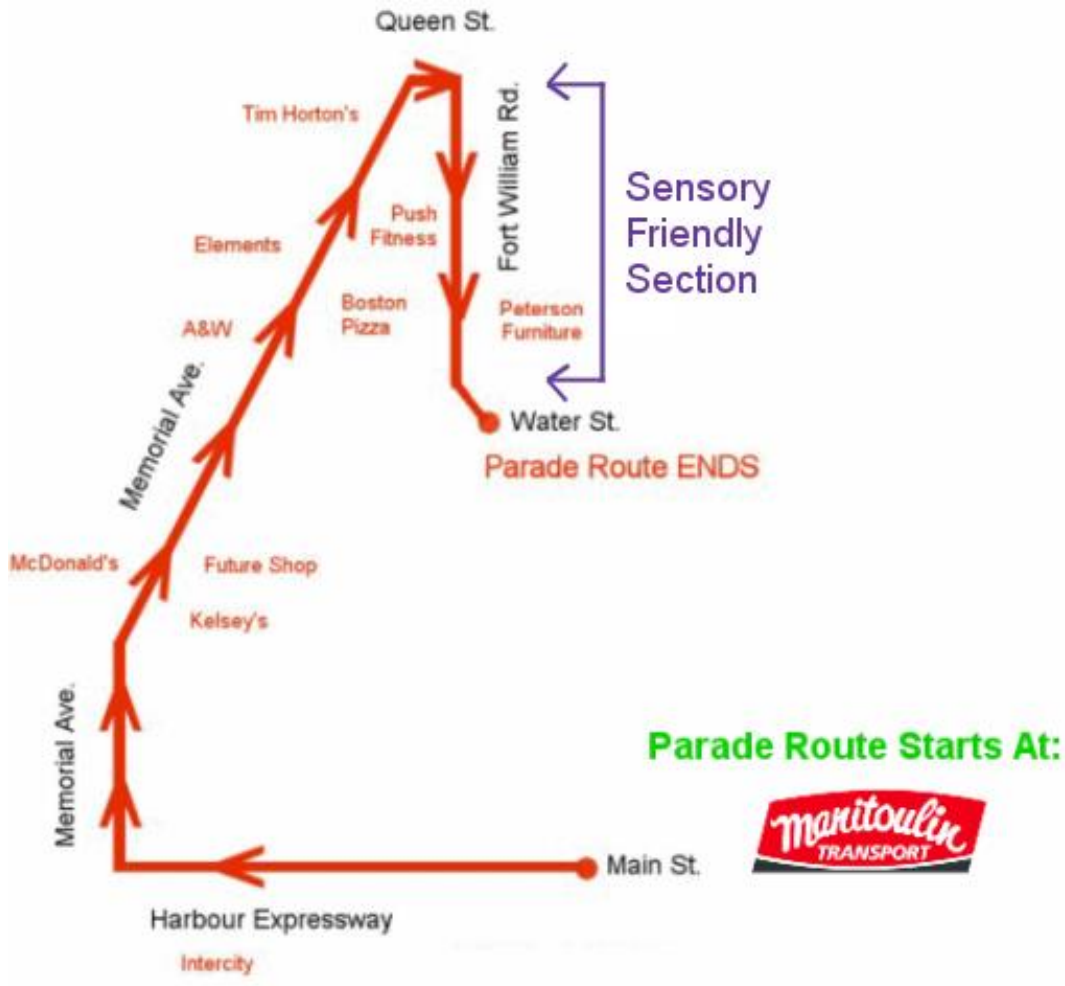

2018 Parade Route | Saturday, December 1st, 2018 at 7:00p.m

Parade of Lights Route: Parade route starts at Main Street to Harbour Expressway, Right onto Memorial Ave to Queen Street, parade route ends. Turn right onto Queen Street and you will be mainstreamed into regular traffic on Water St.