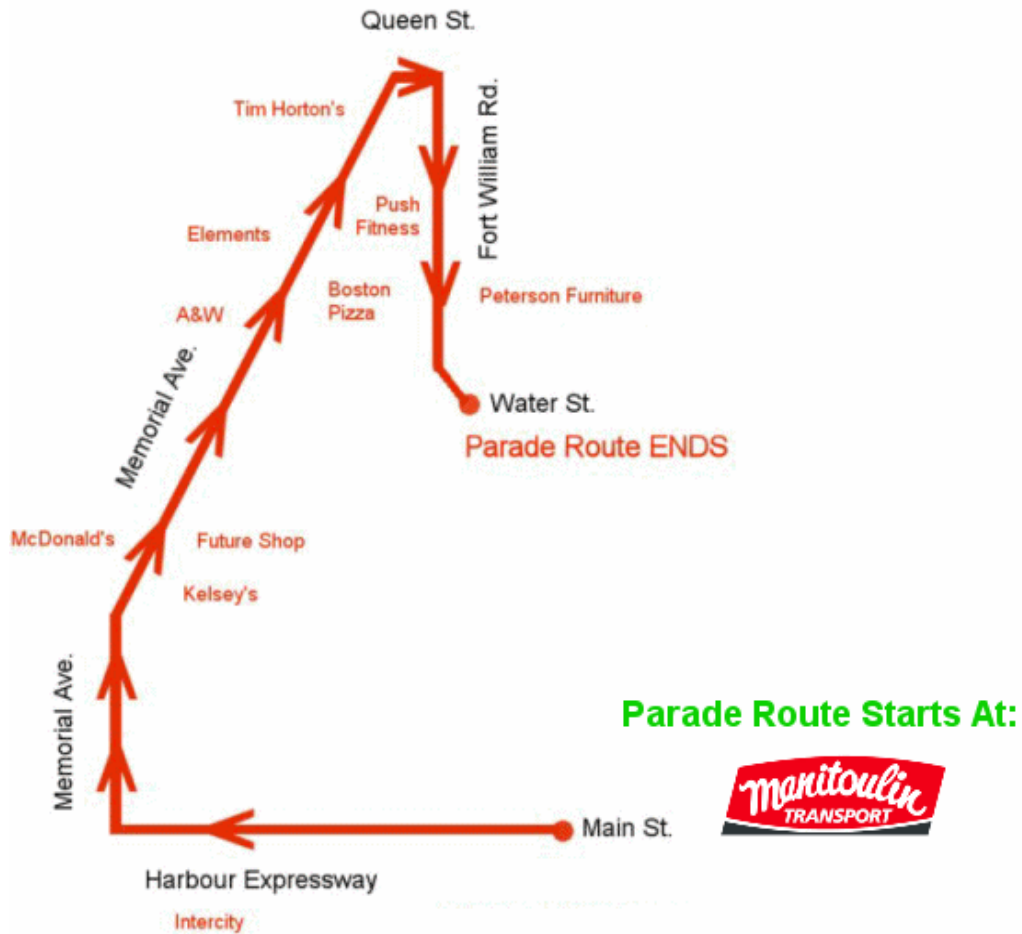

**2016 Parade Route | Saturday, December 3<sup>rd</sup>, 2016 at 7:00 p.m**

**Parade of Lights Route:** Parade route starts at Main Street to Harbour Expressway, Right onto Memorial Ave to Queen Street, parade route ends. Turn right onto Queen Street and you will be mainstreamed into regular traffic on Water St.